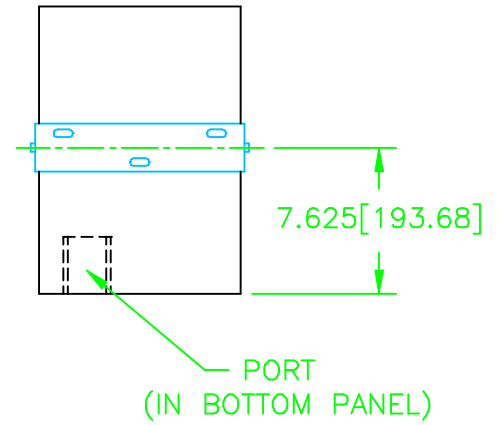

MPTS SR-1 SURROUND SPEAKER

FRONT VIEW

NOTE: DIMENSIONS ARE IN INCHES & [MILLIMETERS]

INFORMATION CONTAINED IN THIS DOCUMENT IS THE SOLE PROPERTY OF APOGEE SOUND INC. REPRODUCTION OF ALL OR ANY PART OF THIS DOCUMENT WITHOUT WRITTEN PERMISSION FROM APOGEE SOUND INC. IS PROHIBITED.

NOT TO SCALE				
DRAWN	WWE 4/2/97			
REVISED		SIZE A MPTS SR-1 SURROUND SPEAKER		
PRODUCT NUMBER 130-1501		SCALE 1/10	REVISION A	DRAWING NO. ZTXSR