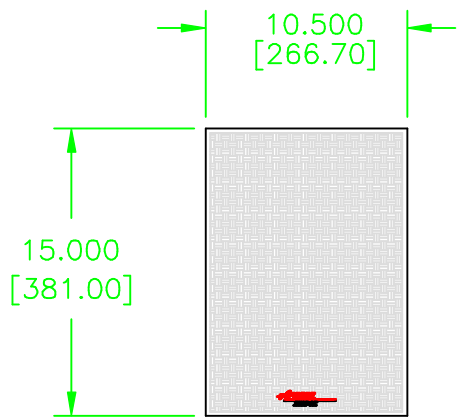

MPTS SR-1 SURROUND SPEAKER

FRONT VIEW

NOTE: DIMENSIONS ARE IN INCHES & [MILLIMETERS]

INFORMATION CONTAINED IN THIS DOCUMENT IS THE SOLE PROPERTY OF APOGEE SOUND INC. REPRODUCTION OF ALL OR ANY PART OF THIS DOCUMENT WITHOUT WRITTEN PERMISSION FROM APOGEE SOUND INC. IS PROHIBITED.

NOT TO SCALE				
DRAWN	WWE 4/2/97			
REVISED		SIZE A MPTS SR-1 SURROUND SPEAKER		
PRODUCT NUMBER 130-1501		SCALE 1/10	REVISION A	DRAWING NO. ZTXSR