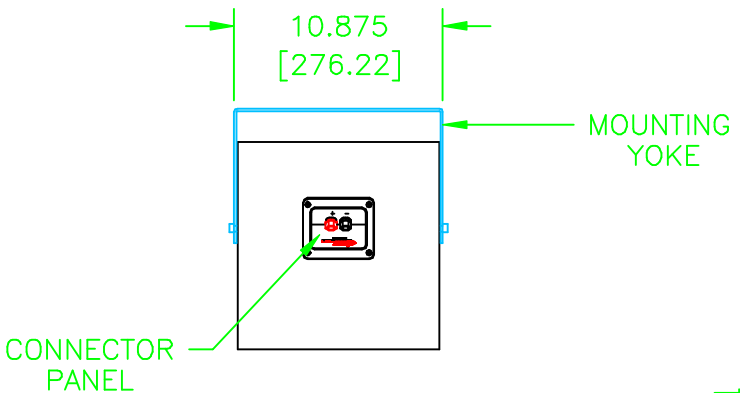

MPTS SR-1 SURROUND SPEAKER

FRONT VIEW

NOTE: DIMENSIONS ARE IN INCHES & [MILLIMETERS]

INFORMATION CONTAINED IN THIS DOCUMENT IS THE SOLE PROPERTY OF APOGEE SOUND INC. REPRODUCTION OF ALL OR ANY PART OF THIS DOCUMENT WITHOUT WRITTEN PERMISSION FROM APOGEE SOUND INC. IS PROHIBITED.

NOT TO SCALE				
DRAWN	WWE 4/2/97			
REVISED		SIZE A MPTS SR-1 SURROUND SPEAKER		
PRODUCT NUMBER 130-1501		SCALE 1/10	REVISION A	DRAWING NO. ZTXSR