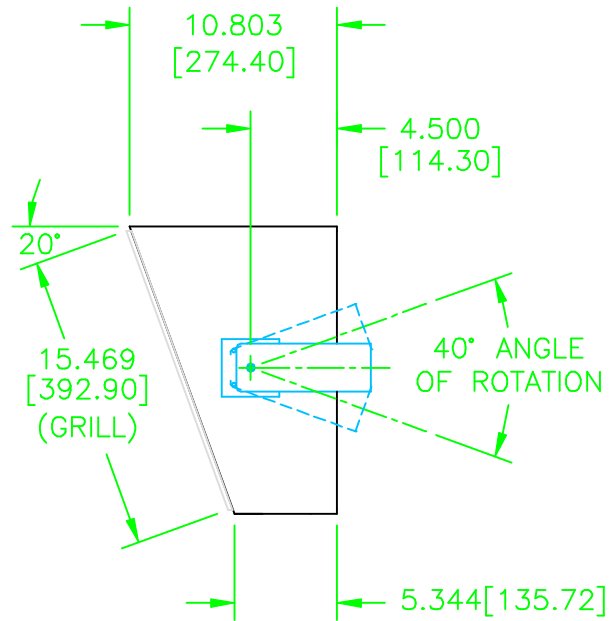

MPTS SR-1 SURROUND SPEAKER

FRONT VIEW

NOTE: DIMENSIONS ARE IN INCHES & [MILLIMETERS]

INFORMATION CONTAINED IN THIS DOCUMENT IS THE SOLE PROPERTY OF APOGEE SOUND INC. REPRODUCTION OF ALL OR ANY PART OF THIS DOCUMENT WITHOUT WRITTEN PERMISSION FROM APOGEE SOUND INC. IS PROHIBITED.

NOT TO SCALE				
DRAWN	WWE 4/2/97			
REVISED		SIZE A MPTS SR-1 SURROUND SPEAKER		
PRODUCT NUMBER 130-1501		SCALE 1/10	REVISION A	DRAWING NO. ZTXSR