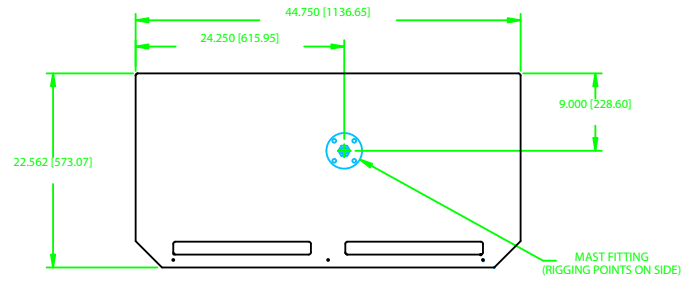

# APL-12 POWERED SUBWOOFER

FRONT VIEW

SECTION VIEW

CONNECTOR PANEL

**NOTES: UNLESS OTHERWISE SPECIFIED**

1. OPTIONAL TRIM IS NOT SHOWN.
2. DIMENSIONS ARE IN INCHES & [MILLIMETERS].

INFORMATION CONTAINED IN THIS DOCUMENT IS THE SOLE PROPERTY OF APOGEE SOUND INTERNATIONAL, LLC. REPRODUCTION OF ALL OR ANY PART OF THIS DOCUMENT WITHOUT WRITTEN CONSENT FROM APOGEE SOUND INTERNATIONAL, LLC IS PROHIBITED.	NOT TO SCALE			
	SCALE	DRAWN	REVISED	
	PRODUCT NUMBER:	DRAWING NO.	REVISION	APL-12 POWERED SUBWOOFER
	105-0200	D ZAPL12	A	