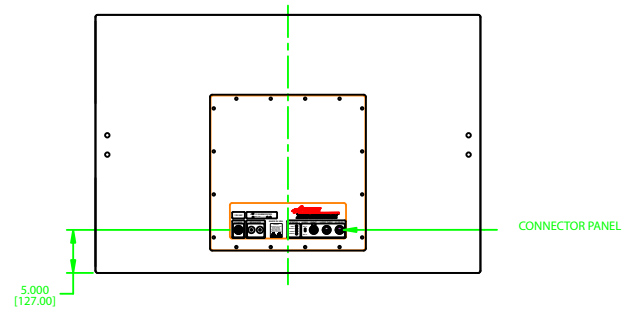

# APL-12 POWERED SUBWOOFER

FRONT VIEW

SECTION VIEW

CONNECTOR PANEL

**NOTES: UNLESS OTHERWISE SPECIFIED**

1. OPTIONAL TRIM IS NOT SHOWN.
2. DIMENSIONS ARE IN INCHES & [MILLIMETERS].

INFORMATION CONTAINED IN THIS DOCUMENT IS THE SOLE PROPERTY OF APOGEE SOUND INTERNATIONAL, LLC. REPRODUCTION OF ALL OR ANY PART OF THIS DOCUMENT WITHOUT WRITTEN CONSENT FROM APOGEE SOUND INTERNATIONAL, LLC IS PROHIBITED.	NOT TO SCALE			
	SCALE	DRAWN	REVISED	
	PRODUCT NUMBER:	DRAWING NO.	REVISION	APL-12 POWERED SUBWOOFER
	105-0200	D ZAPL12	A	