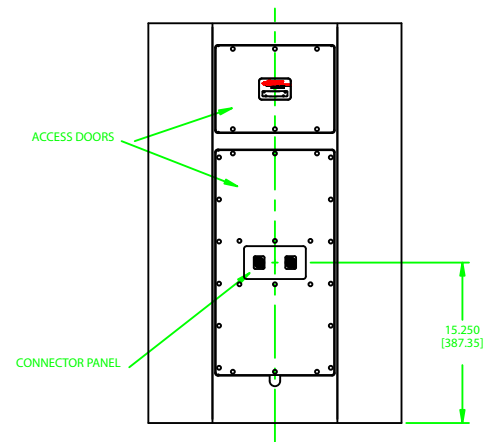

AE-7 LOUDSPEAKER

FRONT VIEW
W/GRILL REMOVED

SECTION A-A

NOTE: DIMENSIONS ARE IN INCHES & [MILLIMETERS]

<small>INFORMATION CONTAINED IN THIS DOCUMENT IS THE SOLE PROPERTY OF APOGEE SOUND INTERNATIONAL, LLC. REPRODUCTION OF ALL OR ANY PART OF THIS DOCUMENT WITHOUT WRITTEN CONSENT FROM APOGEE SOUND INTERNATIONAL, LLC IS PROHIBITED.</small>	NOT TO SCALE			
	SCALE: 1/5	DRAWN: WVE	9/30/99	
PRODUCT NUMBER: 100-7700	SIZE: D	DRAWING NO.: ZAE-7	REVISION: A	AE-7 LOUDSPEAKER