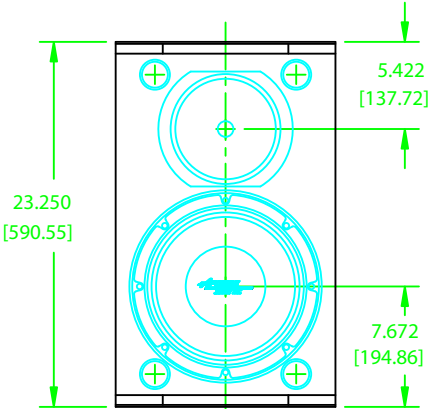

**FRONT VIEW
W/GRILL REMOVED**