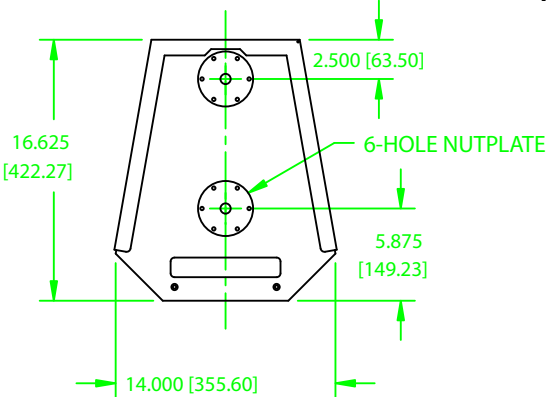

AE-5NC LOUDSPEAKER

TOP VIEW