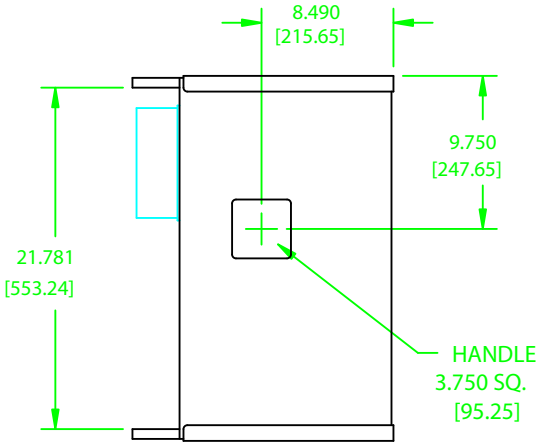

SIDE VIEW

NOTE: DIMENSIONS ARE IN INCHES & [MILLIMETERS]

NOT TO SCALE							
DRAWN	BILL 8/26/93						
REVISION		SIZE	A	AE-5NC LOUDSPEAKER			
PRODUCT NUMBER	100-5200	SCALE	1/10	REVISION	A	DRAWING NO.	Z05NC