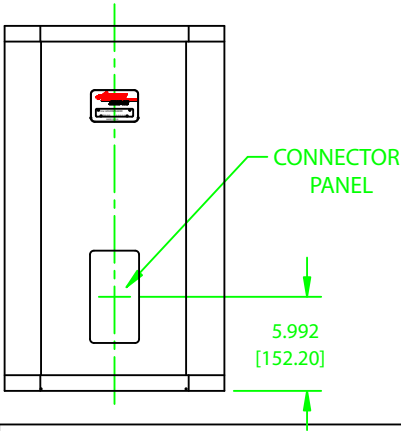

AE-5NC LOUDSPEAKER

REAR VIEW

NOTE: DIMENSIONS ARE IN INCHES & [MILLIMETERS]

NOT TO SCALE							
DRAWN	BILL 8/26/93						
REVISION		SIZE	A	AE-5NC LOUDSPEAKER			
PRODUCT NUMBER	100-5200	SCALE	1/10	REVISION	A	DRAWING NO.	Z05NC