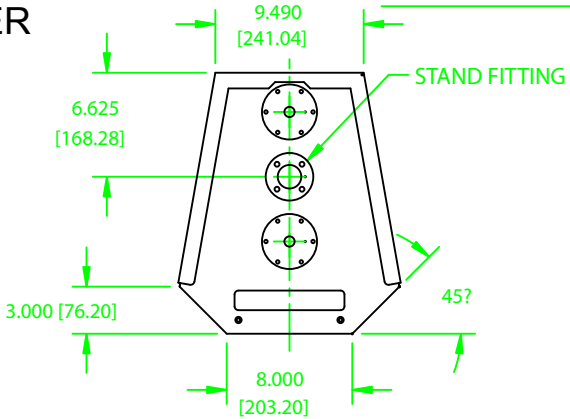

BOTTOM VIEW