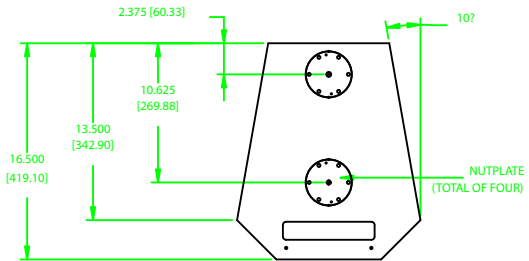

# AE-5 LOUDSPEAKER

OVERHEAD VIEW

BOTTOM VIEW

FRONT VIEW  
W/GRILL REMOVED

SECTION A-A

REAR VIEW

NOTE: DIMENSIONS ARE IN INCHES & [MILLIMETERS]

<small>INFORMATION CONTAINED IN THIS DOCUMENT IS THE SOLE PROPERTY OF APOGEE SOUND INTERNATIONAL, LLC. REPRODUCTION OF ALL OR ANY PART OF THIS DOCUMENT WITHOUT WRITTEN CONSENT FROM APOGEE SOUND INTERNATIONAL, LLC IS PROHIBITED.</small>	<b>NOT TO SCALE</b>			
	SCALE: 1/4	DRAWN: WWE	DATE: 8/26/99	
PRODUCT NUMBER: 100-5010	SIZE: D	DRAWING NO.: ZAE-5	REVISION: A	AE-5 LOUDSPEAKER