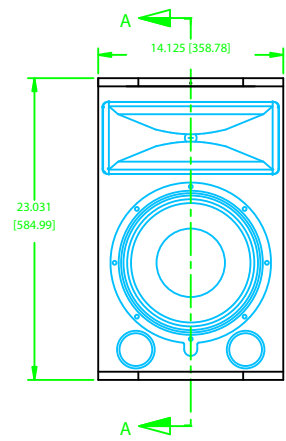

# AE-5 LOUDSPEAKER

OVERHEAD VIEW

BOTTOM VIEW

FRONT VIEW  
W/GRILL REMOVED

SECTION A-A

REAR VIEW

NOTE: DIMENSIONS ARE IN INCHES & [MILLIMETERS]

<small>INFORMATION CONTAINED IN THIS DOCUMENT IS THE SOLE PROPERTY OF APOGEE SOUND INTERNATIONAL, LLC. REPRODUCTION OF ALL OR ANY PART OF THIS DOCUMENT WITHOUT WRITTEN CONSENT FROM APOGEE SOUND INTERNATIONAL, LLC IS PROHIBITED.</small>	<b>NOT TO SCALE</b>			
	SCALE: 1/4	DRAWN: WWE	DATE: 8/26/99	
PRODUCT NUMBER: 100-5010	SIZE: D	DRAWING NO.: ZAE-5	REVISION: A	AE-5 LOUDSPEAKER