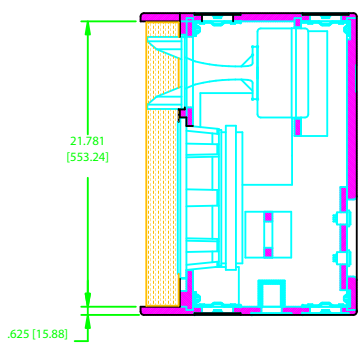

# AE-5 LOUDSPEAKER

OVERHEAD VIEW

BOTTOM VIEW

FRONT VIEW  
W/GRILL REMOVED

SECTION A-A

REAR VIEW

NOTE: DIMENSIONS ARE IN INCHES & [MILLIMETERS]

<small>INFORMATION CONTAINED IN THIS DOCUMENT IS THE SOLE PROPERTY OF APOGEE SOUND INTERNATIONAL, LLC. REPRODUCTION OF ALL OR ANY PART OF THIS DOCUMENT WITHOUT WRITTEN CONSENT FROM APOGEE SOUND INTERNATIONAL, LLC IS PROHIBITED.</small>	<b>NOT TO SCALE</b>			
	SCALE: 1/4	DRAWN: WWE	DATE: 8/26/99	
PRODUCT NUMBER: 100-5010	SIZE: D	DRAWING NO.: ZAE-5	REVISION: A	AE-5 LOUDSPEAKER