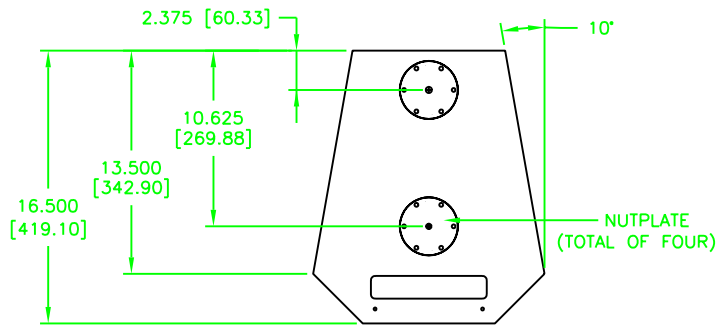

OVERHEAD VIEW

BOTTOM VIEW

AE-4s2 LOUDSPEAKER

FRONT VIEW
W/GRILL REMOVED

SECTION A-A

REAR VIEW

NOTE: DIMENSIONS ARE IN INCHES & [MILLIMETERS]

INFORMATION CONTAINED IN THIS DOCUMENT IS THE SOLE PROPERTY OF APOGEE SOUND INTERNATIONAL, LLC. REPRODUCTION OF ALL OR ANY PART OF THIS DOCUMENT WITHOUT WRITTEN CONSENT FROM APOGEE SOUND INTERNATIONAL, LLC. IS PROHIBITED.

NOT TO SCALE

SCALE	1/4	DRAWN	WWE	6/05/06
REVISION				

PRODUCT NUMBER:	100-4015	SIZE	D	DRAWING NO.	ZAE-4s2
-----------------	----------	------	---	-------------	---------

REVISION	A	AE-4s2 LOUDSPEAKER
----------	---	--------------------