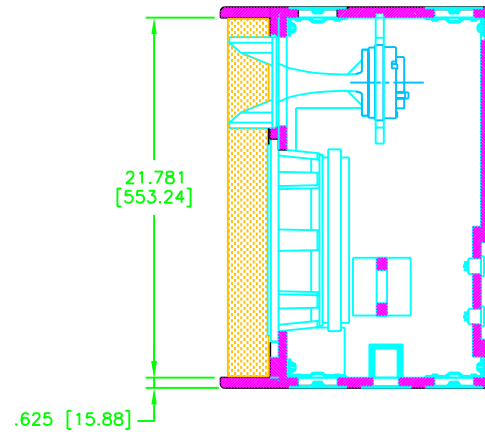

OVERHEAD VIEW

BOTTOM VIEW

AE-4s2 LOUDSPEAKER

FRONT VIEW
W/GRILL REMOVED

SECTION A-A

REAR VIEW

NOTE: DIMENSIONS ARE IN INCHES & [MILLIMETERS]

INFORMATION CONTAINED IN THIS DOCUMENT IS THE SOLE PROPERTY OF APOGEE SOUND INTERNATIONAL, LLC. REPRODUCTION OF ALL OR ANY PART OF THIS DOCUMENT WITHOUT WRITTEN CONSENT FROM APOGEE SOUND INTERNATIONAL, LLC. IS PROHIBITED.

NOT TO SCALE

SCALE	1/4	DRAWN	WWE	6/05/06
REVISION				

PRODUCT NUMBER:	100-4015	SIZE	D	DRAWING NO.	ZAE-4s2
-----------------	----------	------	---	-------------	---------

REVISION	A	AE-4s2 LOUDSPEAKER
----------	---	--------------------