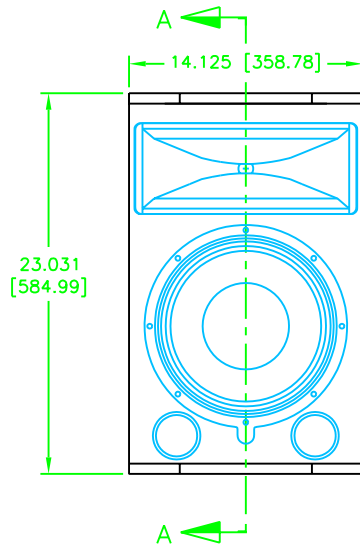

OVERHEAD VIEW

BOTTOM VIEW

AE-4s2 LOUDSPEAKER

FRONT VIEW
W/GRILL REMOVED

SECTION A-A

REAR VIEW

NOTE: DIMENSIONS ARE IN INCHES & [MILLIMETERS]

INFORMATION CONTAINED IN THIS DOCUMENT IS THE SOLE PROPERTY OF APOGEE SOUND INTERNATIONAL, LLC. REPRODUCTION OF ALL OR ANY PART OF THIS DOCUMENT WITHOUT WRITTEN CONSENT FROM APOGEE SOUND INTERNATIONAL, LLC. IS PROHIBITED.

NOT TO SCALE

SCALE	1/4	DRAWN	WWE	6/05/06
REVISION				

PRODUCT NUMBER:	100-4015	SIZE	D	DRAWING NO.	ZAE-4s2
-----------------	----------	------	---	-------------	---------

REVISION	A	AE-4s2 LOUDSPEAKER
----------	---	--------------------