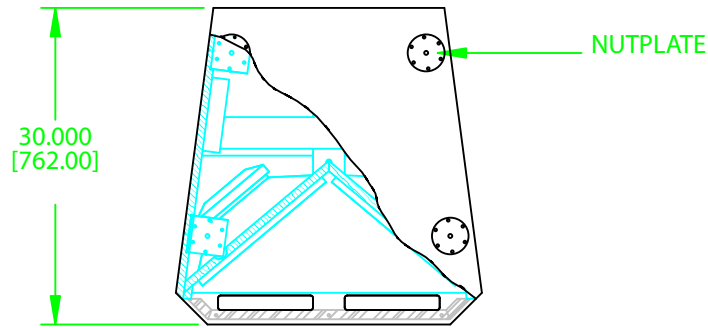

OVERHEAD VIEW  
W/CUTAWAY

# AE-11 SUBWOOFER

FRONT VIEW

CONNECTOR PANEL

NOTE: DIMENSIONS ARE IN INCHES & [MILLIMETERS]

INFORMATION CONTAINED IN THIS DOCUMENT IS THE SOLE PROPERTY OF APOGEE SOUND INC. REPRODUCTION OF ALL OR ANY PART OF THIS DOCUMENT WITHOUT WRITTEN PERMISSION FROM APOGEE SOUND INC. IS PROHIBITED.

NOT TO SCALE

|         |      |         |
|---------|------|---------|
| DRAWN   | JOHN | 2/27/96 |
| REVISED |      | 8/6/98  |

PRODUCT NUMBER  
100-0210

SIZE **A** AE-11 COMPACT SUBWOOFER

SCALE  
NONE

REVISION  
**A**