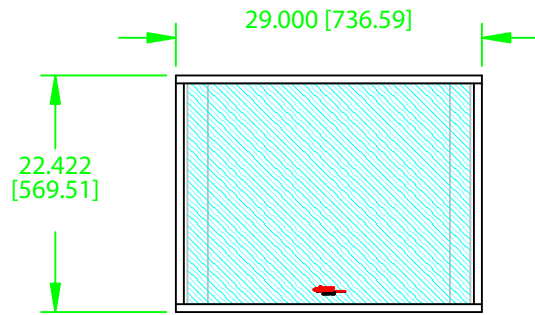

OVERHEAD VIEW  
W/CUTAWAY

# AE-11 SUBWOOFER

FRONT VIEW

CONNECTOR PANEL

NOTE: DIMENSIONS ARE IN INCHES & [MILLIMETERS]

INFORMATION CONTAINED IN THIS DOCUMENT IS THE SOLE PROPERTY OF APOGEE SOUND INC. REPRODUCTION OF ALL OR ANY PART OF THIS DOCUMENT WITHOUT WRITTEN PERMISSION FROM APOGEE SOUND INC. IS PROHIBITED.

NOT TO SCALE

|         |      |         |
|---------|------|---------|
| DRAWN   | JOHN | 2/27/96 |
| REVISED |      | 8/6/98  |

PRODUCT NUMBER  
100-0210

SIZE **A** AE-11 COMPACT SUBWOOFER

SCALE  
NONE

REVISION  
**A**