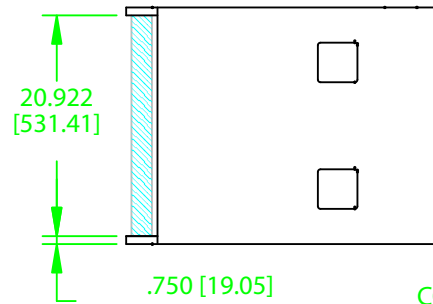

# AE-11 SUBWOOFER

FRONT VIEW

CONNECTOR PANEL

NOTE: DIMENSIONS ARE IN INCHES & [MILLIMETERS]

INFORMATION CONTAINED IN THIS DOCUMENT IS THE SOLE PROPERTY OF APOGEE SOUND INC. REPRODUCTION OF ALL OR ANY PART OF THIS DOCUMENT WITHOUT WRITTEN PERMISSION FROM APOGEE SOUND INC. IS PROHIBITED.

NOT TO SCALE

|         |      |         |
|---------|------|---------|
| DRAWN   | JOHN | 2/27/96 |
| REVISED |      | 8/6/98  |

PRODUCT NUMBER  
100-0210

SIZE **A** AE-11 COMPACT SUBWOOFER

SCALE  
NONE

REVISION  
**A**